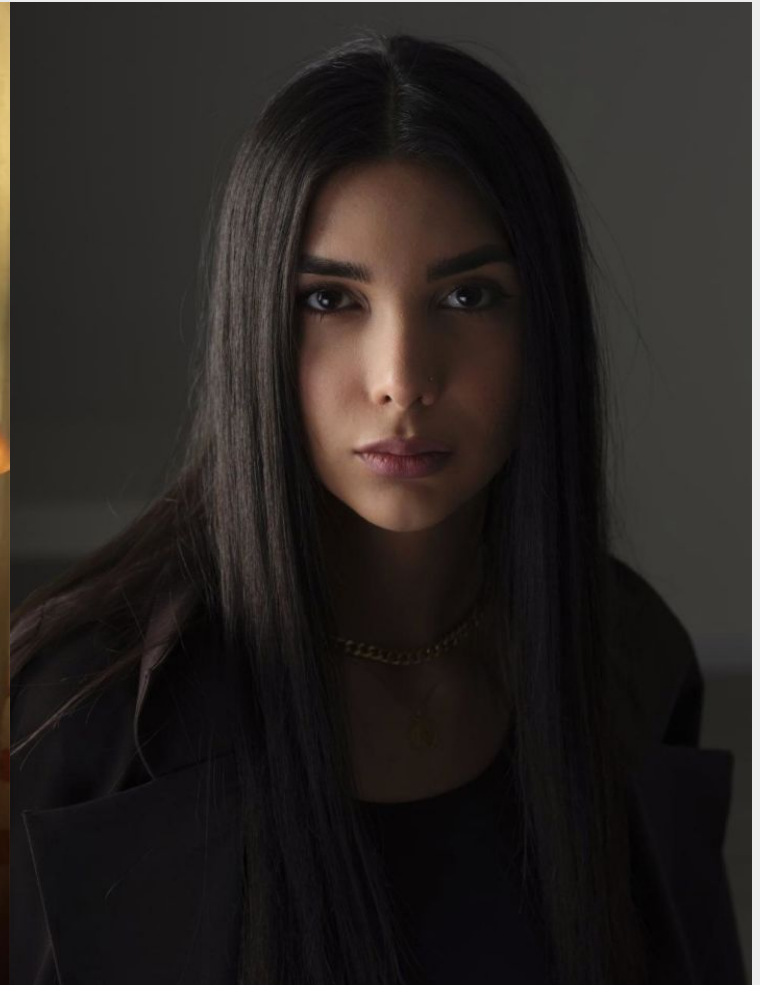

Negin Askari

Height 180 cm / 5'11" Chest 86 cm / 34" Waist 66 cm / 26" Hips 66 cm / 26" Shoe 39.5 eu / 8.5 us

GLAMZMODEL