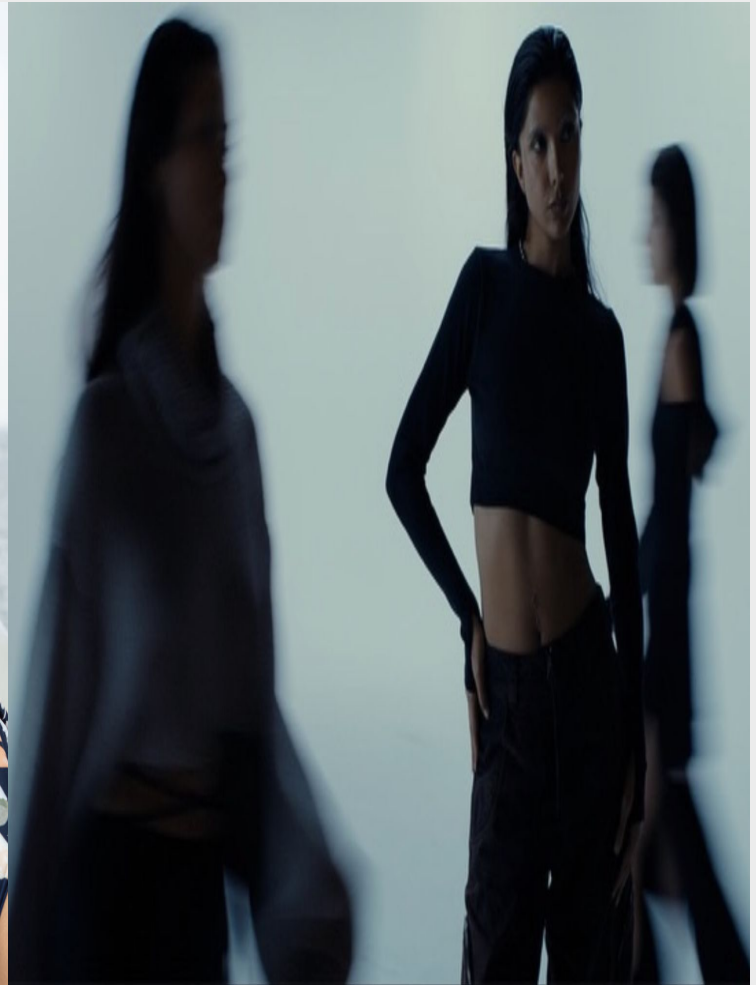

Negin Askari

Height 180 cm / 5'11" Chest 86 cm / 34" Waist 66 cm / 26" Hips 66 cm / 26" Shoe 39.5 eu / 8.5 us

GLAMZMODEL