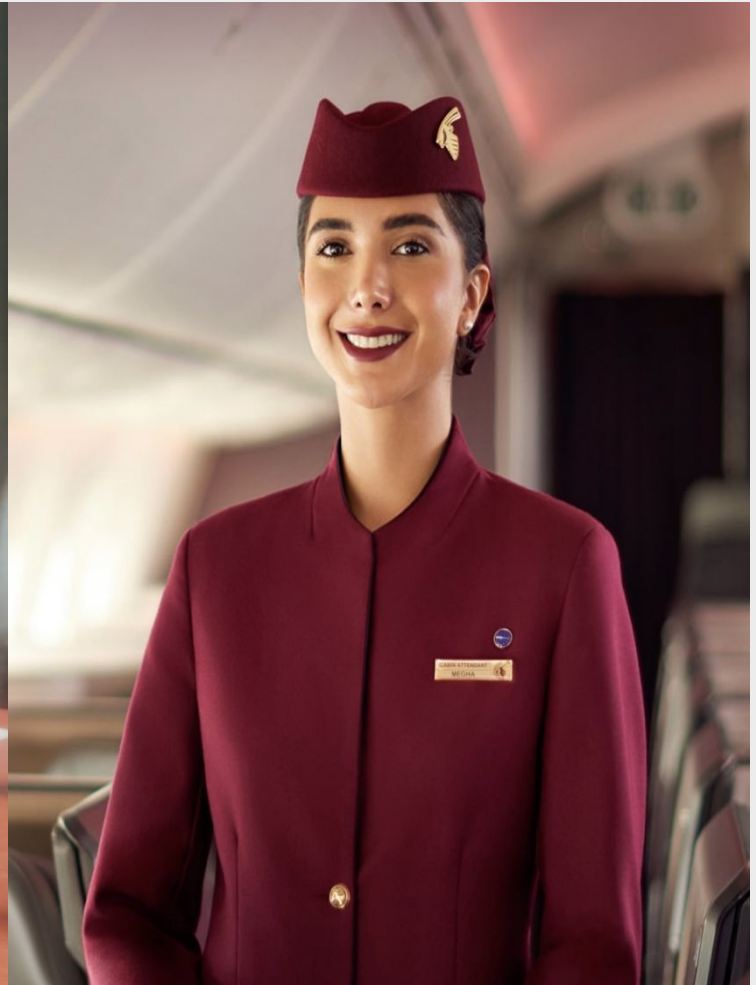

Negin Askari

Height 180 cm / 5'11" Chest 86 cm / 34" Waist 66 cm / 26" Hips 66 cm / 26" Shoe 39.5 eu / 8.5 us

GLAMZMODEL