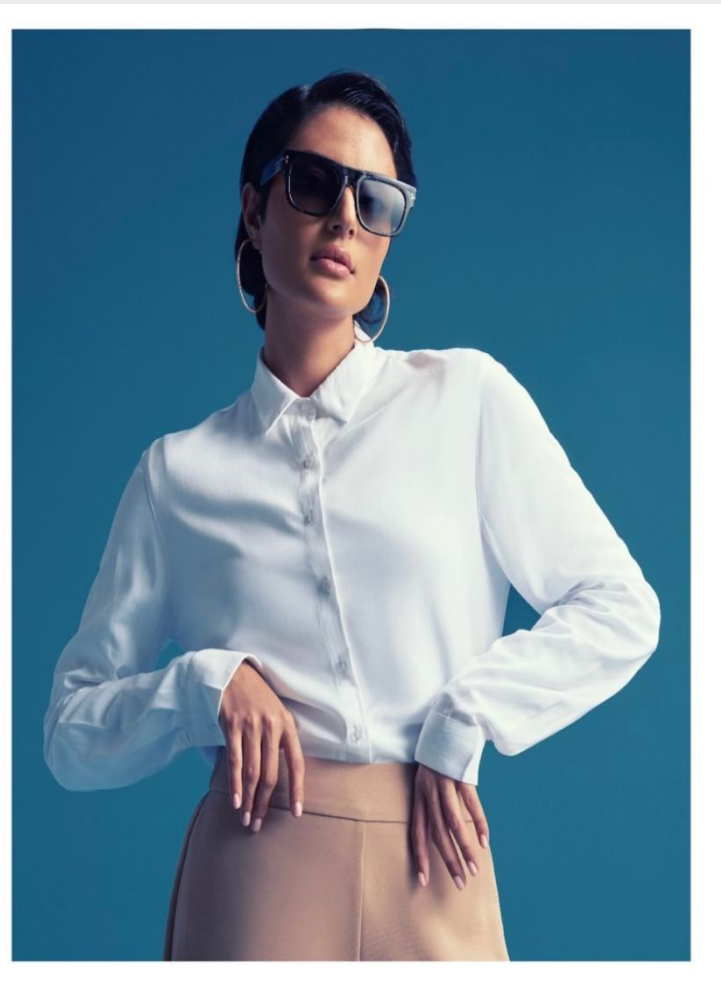

قمصان بيضاء
WHITE SHIRTS

Mona

Height 173 cm / 5'8" Chest 82 cm / 32.5" Waist 62 cm / 24.5" Hips 90 cm / 35.5" Shoe 38 eu / 7 us

GLAMZMODEL