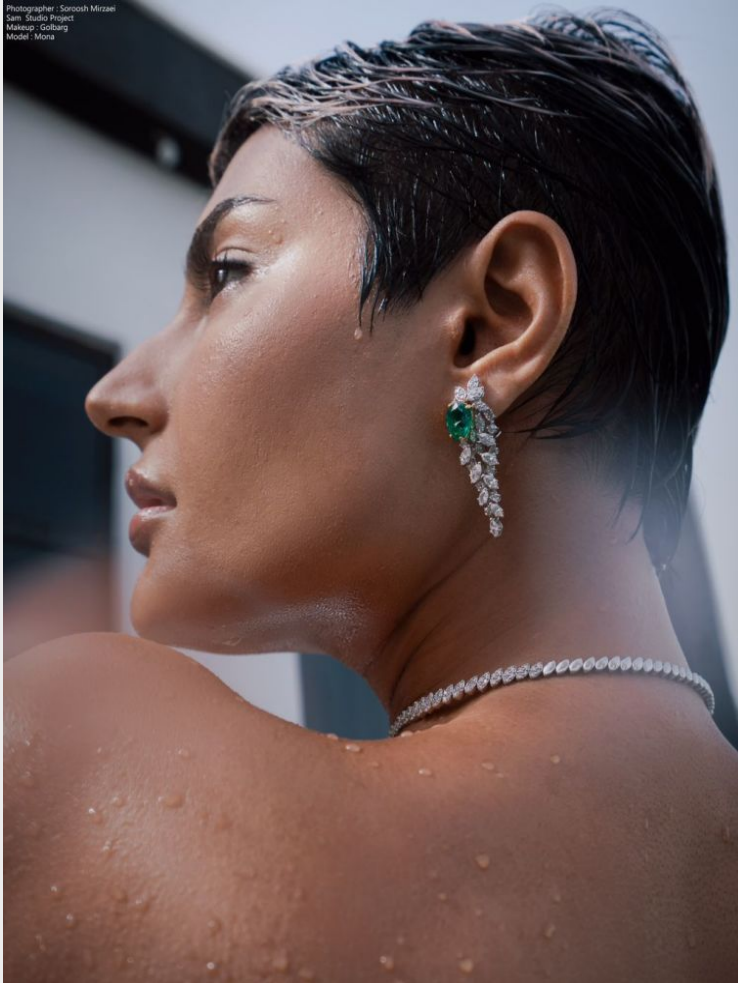

Mona

Height 173 cm / 5'8" Chest 82 cm / 32.5" Waist 62 cm / 24.5" Hips 90 cm / 35.5" Shoe 38 eu / 7 us

GLAMZMODEL