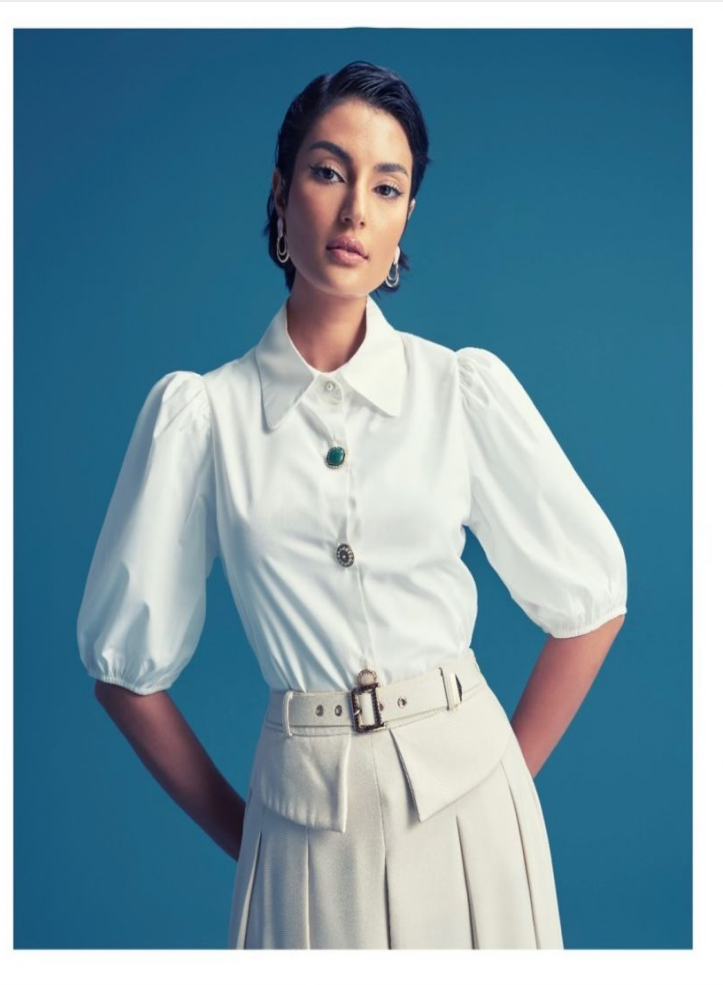

Mona

Height 173 cm / 5'8" Chest 82 cm / 32.5" Waist 62 cm / 24.5" Hips 90 cm / 35.5" Shoe 38 eu / 7 us

GLAMZMODEL